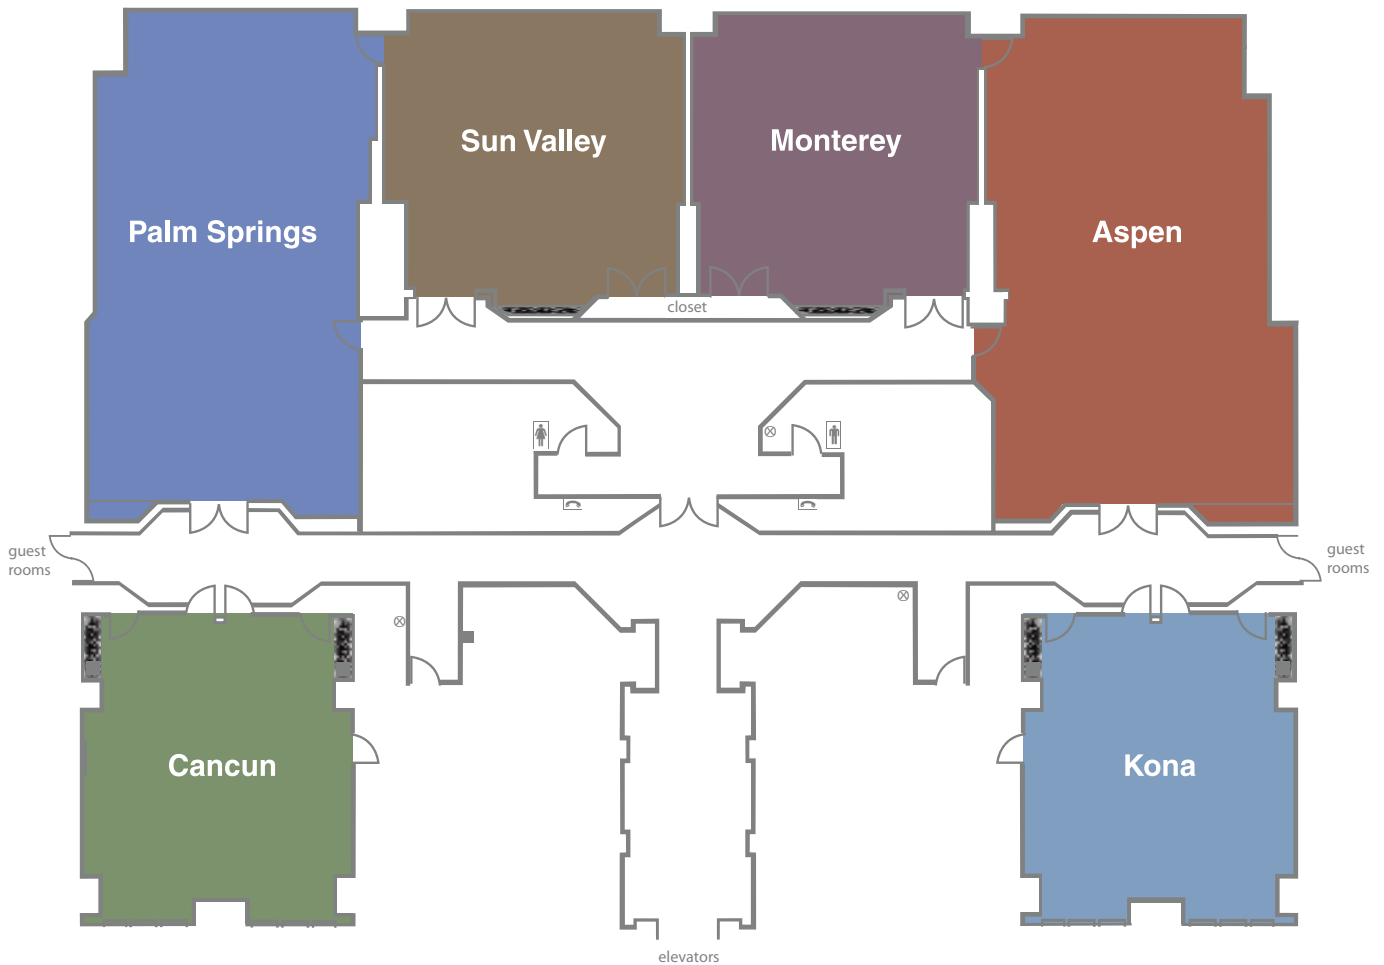

FOXWOODS
RESORT ♦ CASINO

GRAND PEQUOT TOWER 10TH FLOOR MEETING ROOMS

	Dimensions (W x L x H)	Square Ft.	Rounds	Classroom	Theater	U-Shape	Conference
Kona	26'x29'x8'	754	40	25	40	20	25
Cancun	26'x29'x8'	754	40	25	40	20	25
Monterey	28'x32'x8'	896	40	30	60	25	26
Sun Valley	28'x32'x8'	896	40	30	60	25	26
Palm Springs	26'x49'x8'	1,274	80	72	110	39	40
Aspen	26'x49'x8'	1,274	80	72	110	39	40